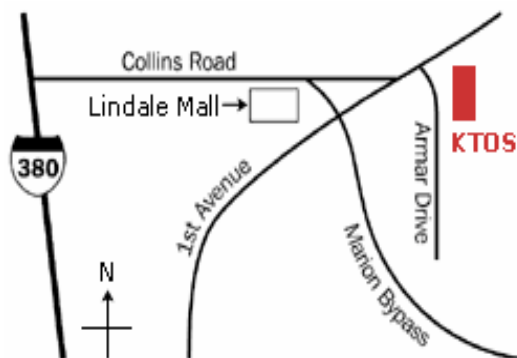

Raymond Jorgensen
Rockwell Collins

Jan 18th, 5:30-7:30 PM

Note Time and
Location for this
Meeting!!!

Kirkwood Training and
Outreach Services (KTOS)
3375 Armar Dr
Marion, IA
Room 127

Food & Refreshments Provided